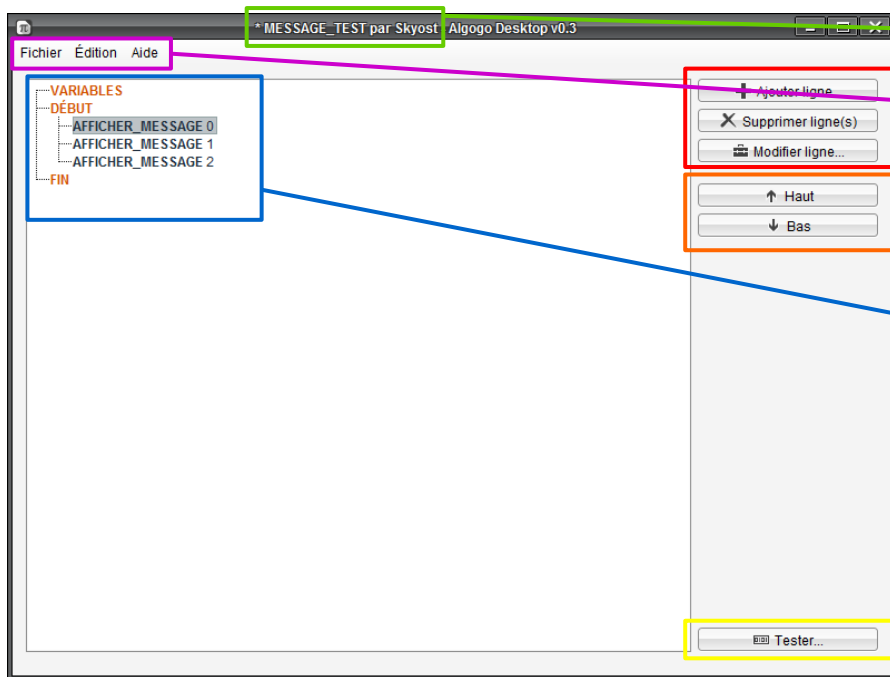

ALGOGO DESKTOP OVERALL MANUAL

Title, author and status (saved or not) of the algorithm.

Menu bar of Algogo.

Actions on the selected line (in addition of creating a line).

Up or down a line in the algorithm.

Structure of the algorithm. The selected line is colored in grey.

Launch the console and test the algorithm (test below).

The console : what your algorithm or the software needs to display.

Launch the algorithm. If « Debug » is selected, the console will display the tested line as the test progresses.

Allows you to save the content of the console to a file.