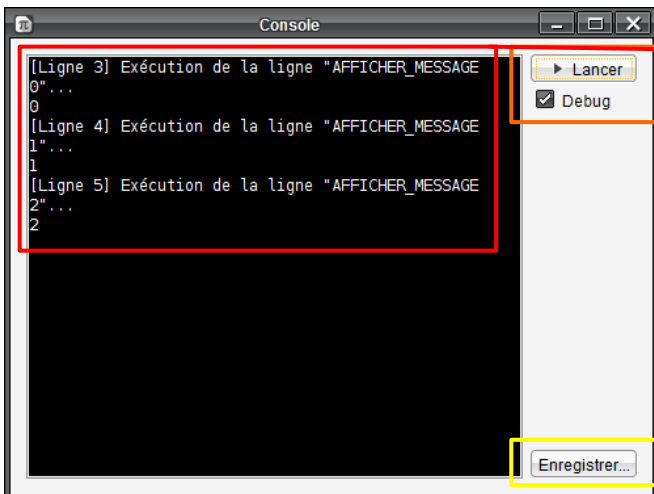

ALGOGO DESKTOP OVERALL MANUAL

Title, author and status (saved or not) of the algorithm.

Menu bar of Algogo.

Actions on the selected line (in addition of creating a line).

Up or down a line in the algorithm.

Structure of the algorithm. The selected line is colored in grey.

Launch the console and test the algorithm (test below).

The console : what your algorithm or the software needs to display.

Launch the algorithm. If « Debug » is selected, the console will display the tested line as the test progresses.